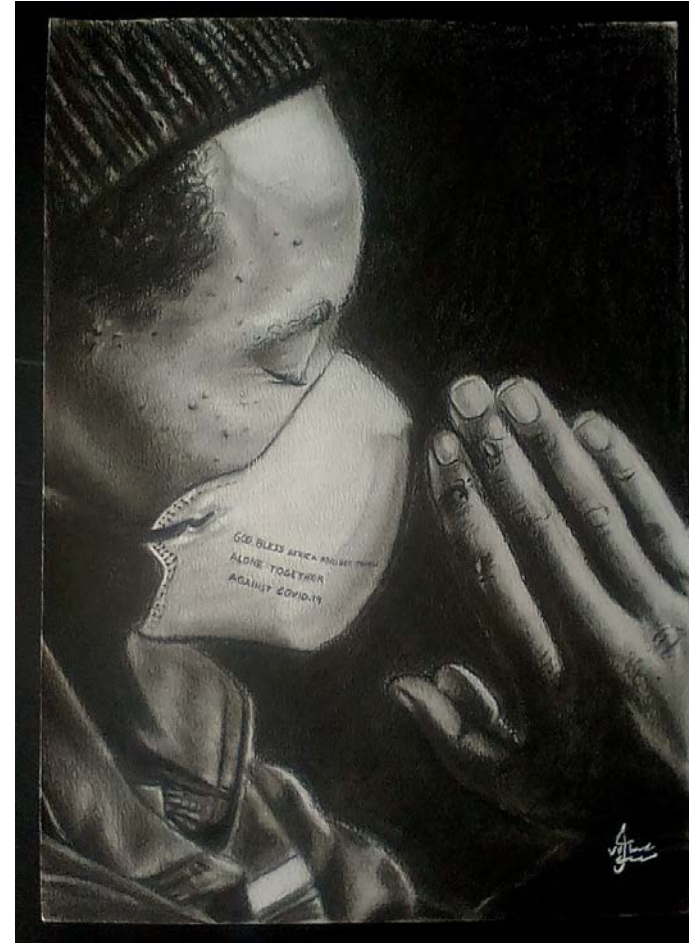

Justice Wander

Justice Wander
The Prayer
Charcoal and graphite on paper
29,7 x 42 cm
2020

Justice Wander
Fill up my plate
Charcoal and graphite on paper
29,7 x 42 cm
2020

Justice Wander
Good, Bad and Evil
Charcoal and graphite on paper
29,7 x 42 cm
2020

Justice Wander
Morning Sunlight
Charcoal and graphite on paper
29,7 x 42 cm
2020

Justice Wander
Hand wash
Charcoal and graphite on paper
21 x 29,7 cm
2020

Justice Wander
I got the keys
Charcoal and graphite on paper
21 x 29,7 cm
2020

Justice Wander
The remote holder
Charcoal and graphite on paper
21 x 29,7 cm
2020

For any enquiries on the
Raconteur | Covid-19 the NWU Way
please contact
gallery@nwu.ac.za